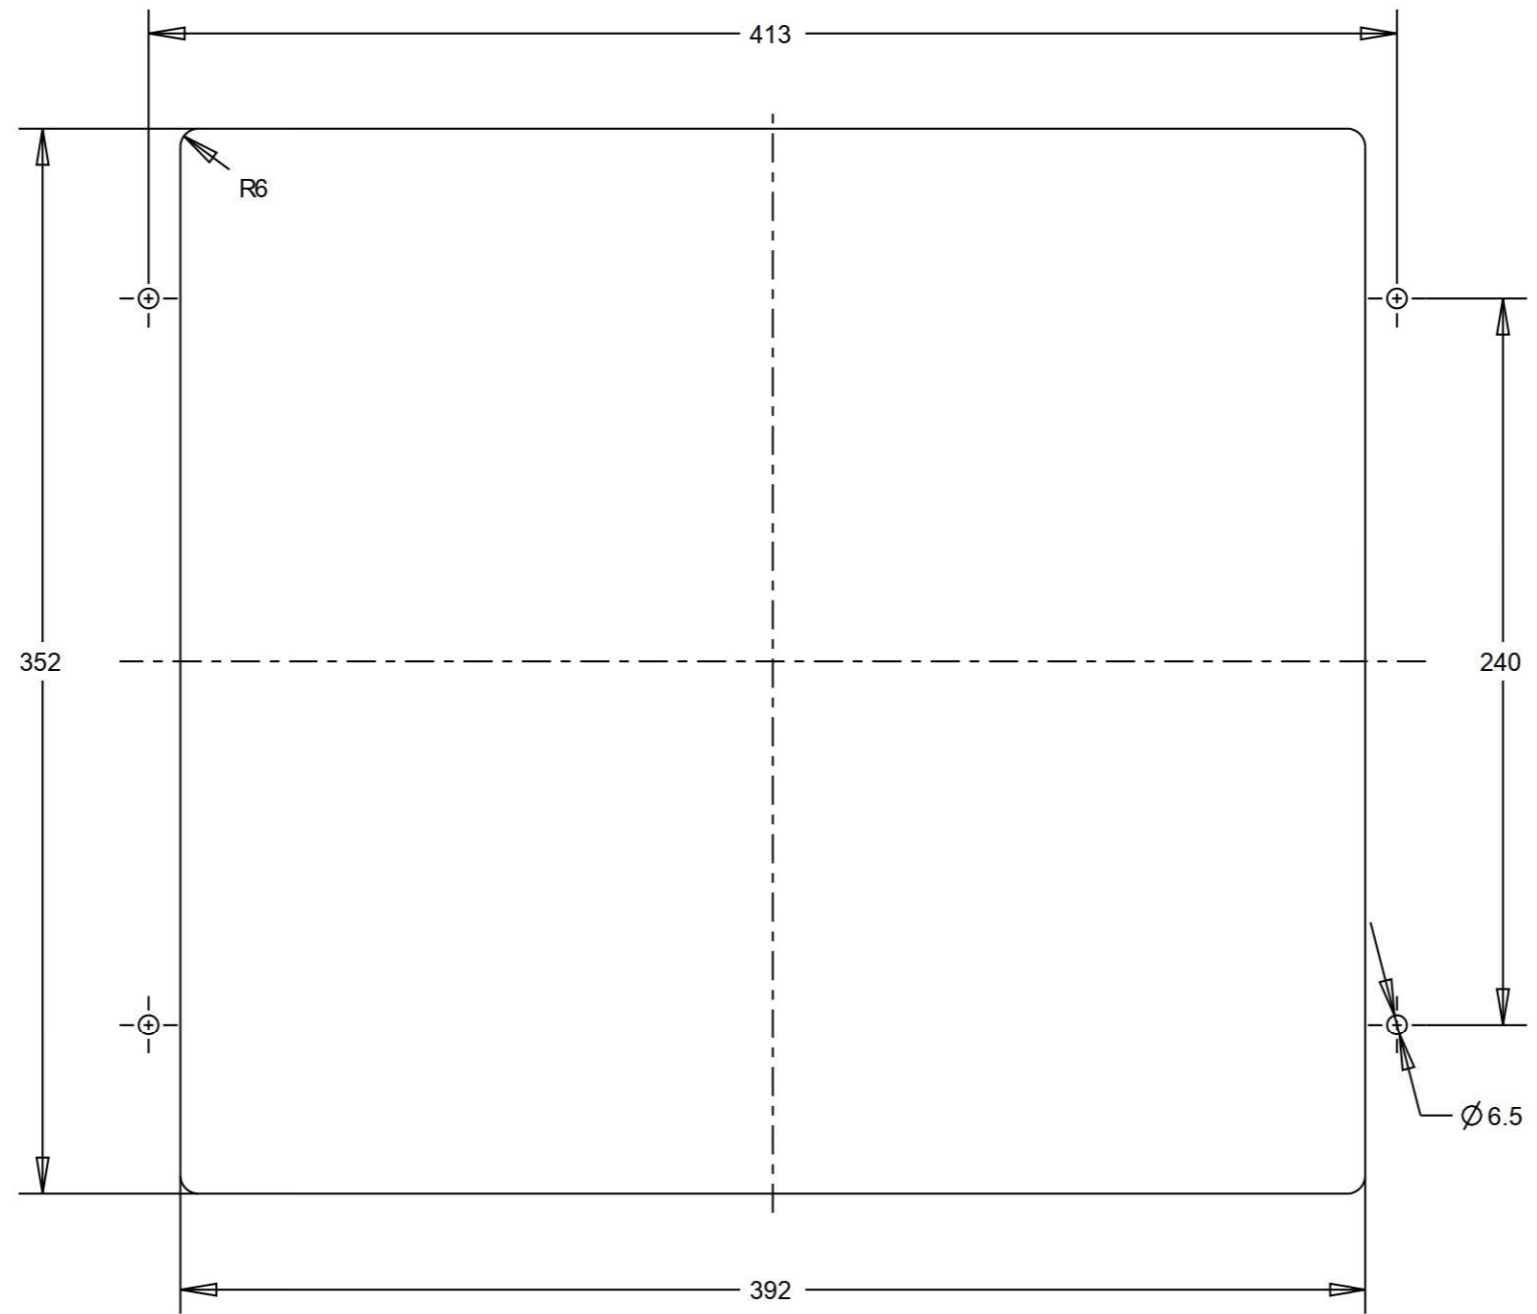

M2C-PPC-17 4HF	
Version	2.0.1

M2C-PPC-17 4HF	
Version	2.0.1